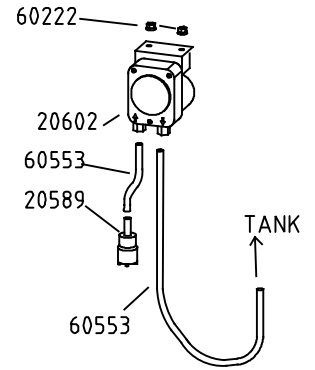

Drain Pump Version

Detergent Pump Version

Rinse Aid Version

Water Softener Version

Optionals switches