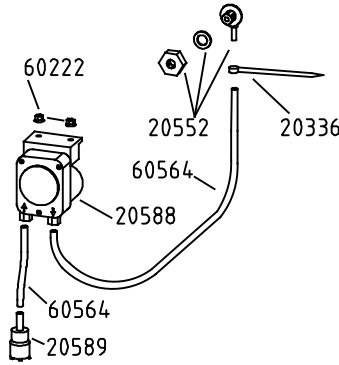

Drain Pump Version

Detergent Pump Version

Rinse Aid Version

Water Softener Version

Optionals switches