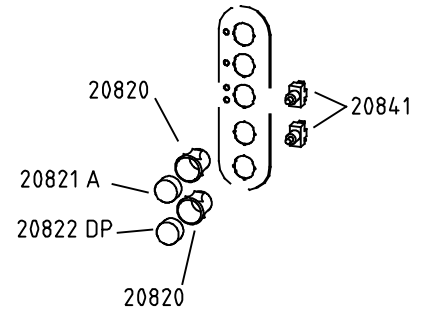

Drain Pump Version

Detergent Pump Version

Rinse Aid Version

Water Softener Version

Optionals switches

Rinse Pump Version