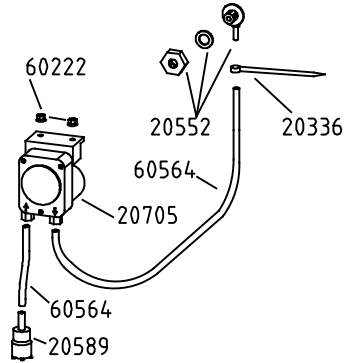

Drain Pump Version

Detergent Pump Version

Rinse Aid Version

Water Softener Version

Optionals switches

Rinse Pump Version